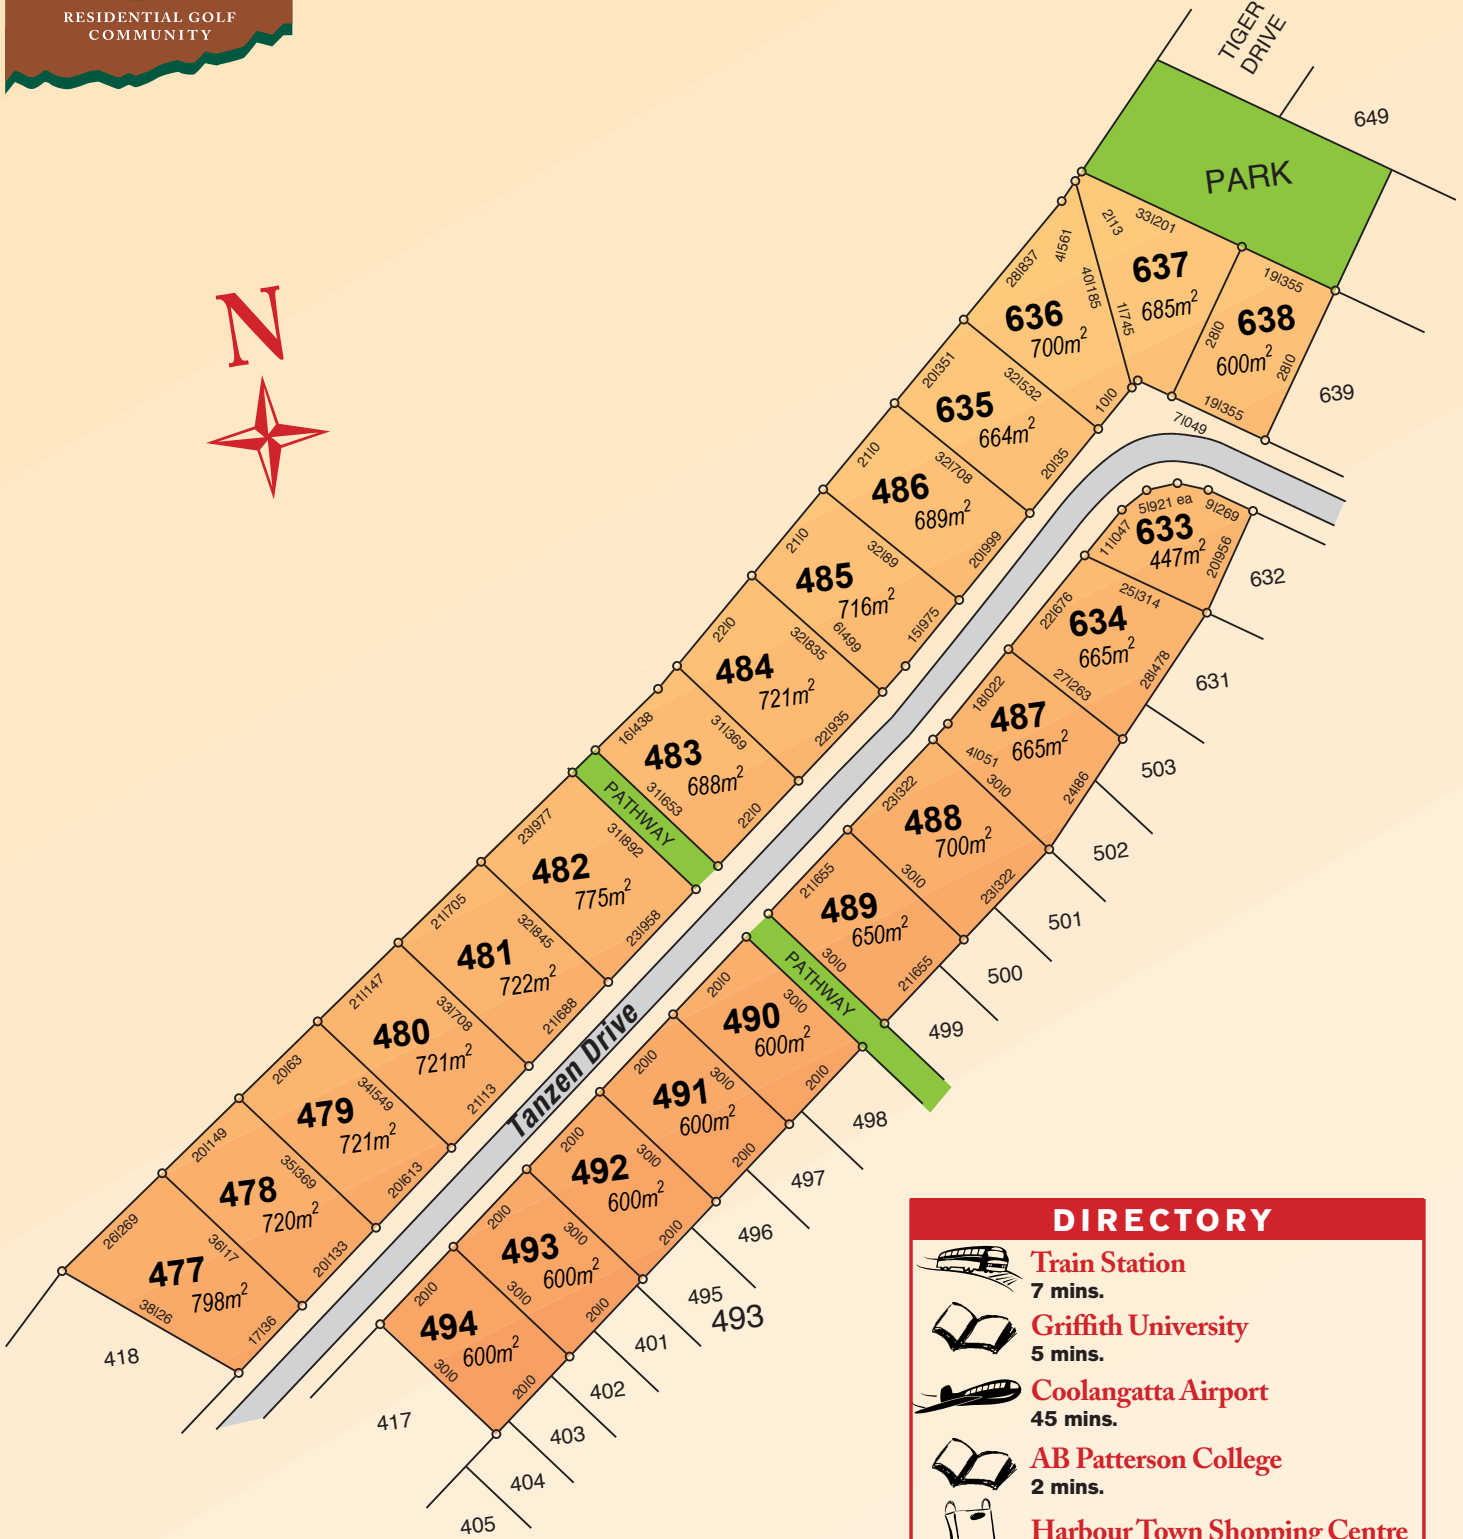

STAGE 12

DIRECTORY

-  **Train Station**
7 mins.
-  **Griffith University**
5 mins.
-  **Coolangatta Airport**
45 mins.
-  **AB Patterson College**
2 mins.
-  **Harbour Town Shopping Centre**
5 mins.
-  **Beach/Broadwater**
10 mins.
-  **Brisbane Int'l. Airport**
50 mins.
-  **Helensvale Shopping Centre**
10 mins.
-  **Helensvale Golf Course**
10 mins.