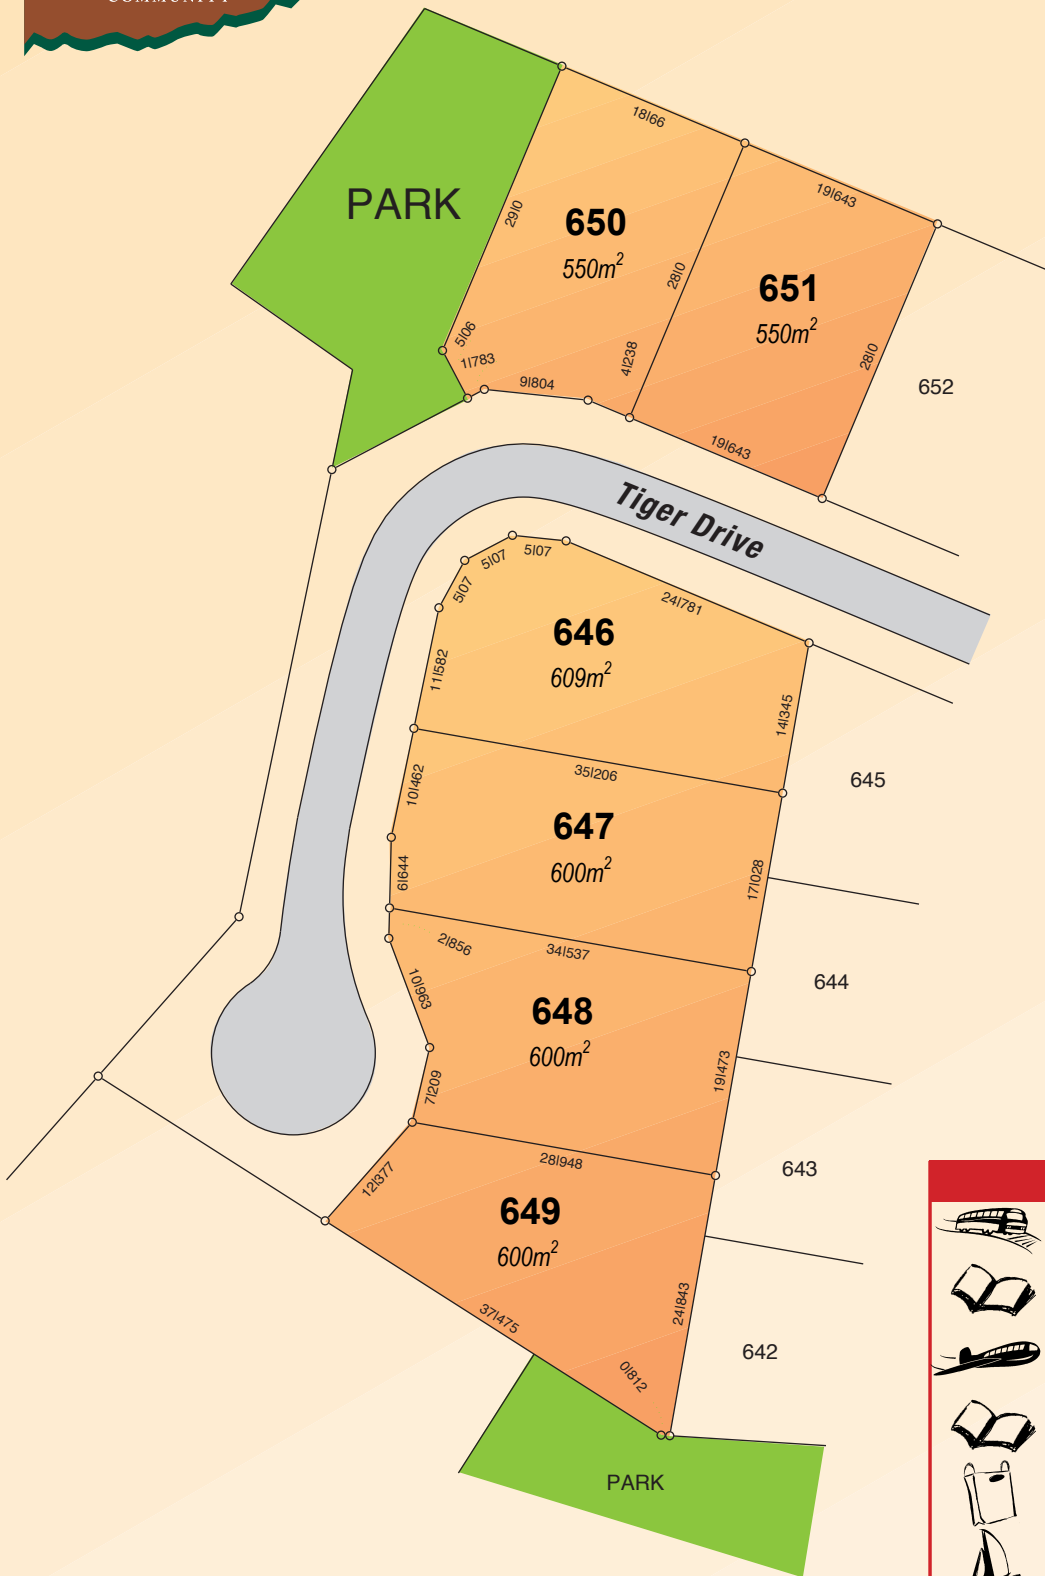

# STAGE 11B

## DIRECTORY

-  **Train Station**  
7 mins.
-  **Griffith University**  
5 mins.
-  **Coolangatta Airport**  
45 mins.
-  **AB Patterson College**  
2 mins.
-  **Harbour Town Shopping Centre**  
5 mins.
-  **Beach/Broadwater**  
10 mins.
-  **Brisbane Int'l. Airport**  
50 mins.
-  **Helensvale Shopping Centre**  
10 mins.
-  **Helensvale Golf Course**  
10 mins.