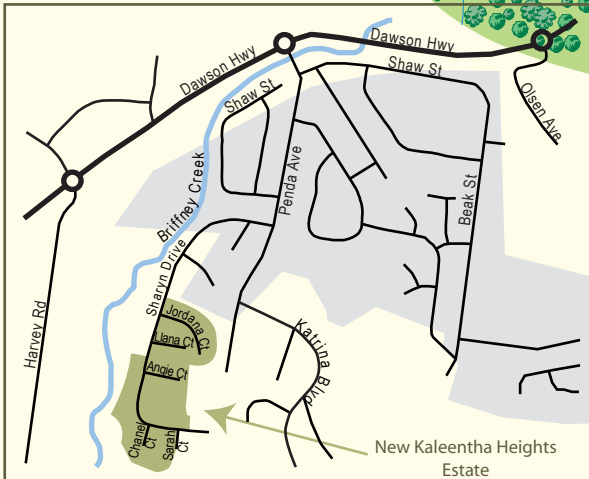

NEW Kaleentha HEIGHTS

Locality Map

INGLES
The Ingles Group

PROPERTY DESCRIPTION
Lots 27-32, 44-115
Cancelling Lot 504 on SP164321

Note: All dimensions and areas on this plan are subject to survey and requirements for lodgement of survey plans in the Department of Natural Resources and Mines